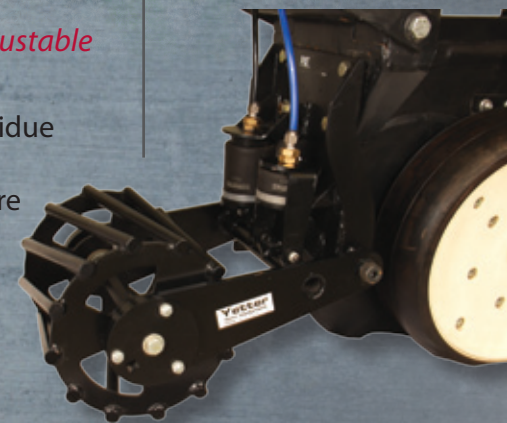

### RESIDUE MANAGER

*The residue managing power Yetter is known for with convenient on-the-go adjustment*

- Features parallel linkage so manager floats with ground contour
- Available in wide and narrow widths
- Adjust up and down pressures to create the ideal ride for residue managers
- Down pressure can be increased to fix row cleaner in rigid position

# Field planted using the Yetter 2940 Air Adjust

## **COULTER/RESIDUE MANAGER COMBO**

*Unit-mounted coulters with air-adjustable floating residue manager*

- Coulters can be removed and residue manager can still be run
- Adjustable up and down pressure for residue manager

## **FIRMING WHEEL**

*Completes the ideal closing system*

- Complements spike or rubber closing wheels by gently firming seedbed
- Creates more uniform seed environment in challenging conditions