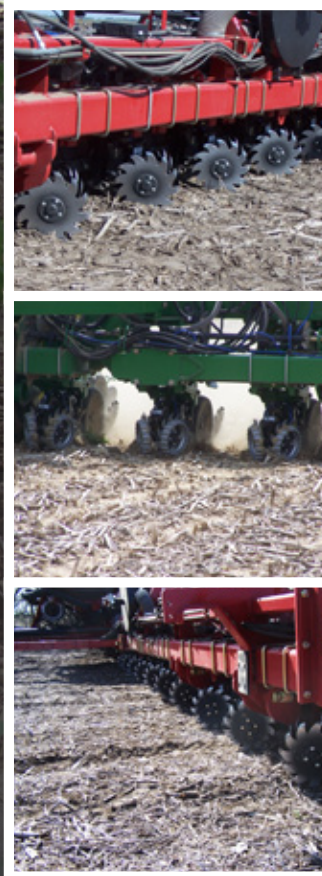

FIRMING WHEEL

Completes the ideal closing system

- Complements spike or rubber closing wheels by gently firming seedbed
- Creates more uniform seed environment in challenging conditions