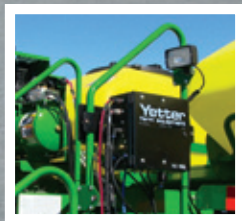

PNEUMATIC HYDRAULIC CONTROL KIT