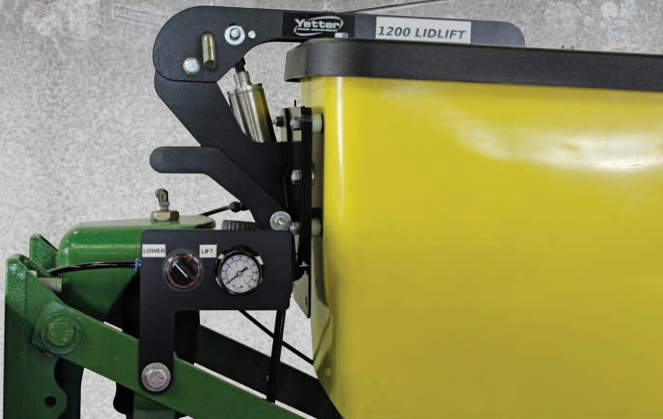

1200 LIDLIFT™

A time-saving solution when it matters most

DURING PLANTING, EVERY MINUTE COUNTS

With the 1200 LidLift from Yetter Farm Equipment, the task of filling planters goes more smoothly and takes less time. Open all the seed box lids with the turn of a knob to check seed levels or fill with seed. Lock lids down so there's no need to worry about losing lids during transport. The LidLift is a simple upgrade to make filling row units easier.

PATENT PENDING

OPEN ALL LIDS IN SECONDS WITH THE TURN OF A KNOB

- Saves time and makes filling or checking seed levels in boxes easier
- Features quick-release latch for row-meter service
- Installation is quick and easy
- Latching mechanism locks lid down until released manually or pneumatically
- Prevents loss of lids during transport or planting
- Fits most planter models with individual boxes
- Can be used with an existing air source or by installing an air source on the planter