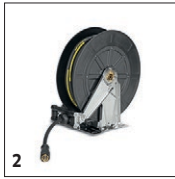

Order no.	Length				RRP	Description	
Automatic, self-winding hose reels									
Add-on kit hose reel plastics	1	6.392-975.0	20 m						☐
Add-on kit hose reel	2	6.392-965.0	20 m						☐

☐ Available accessories.   ☐ Extension hose.