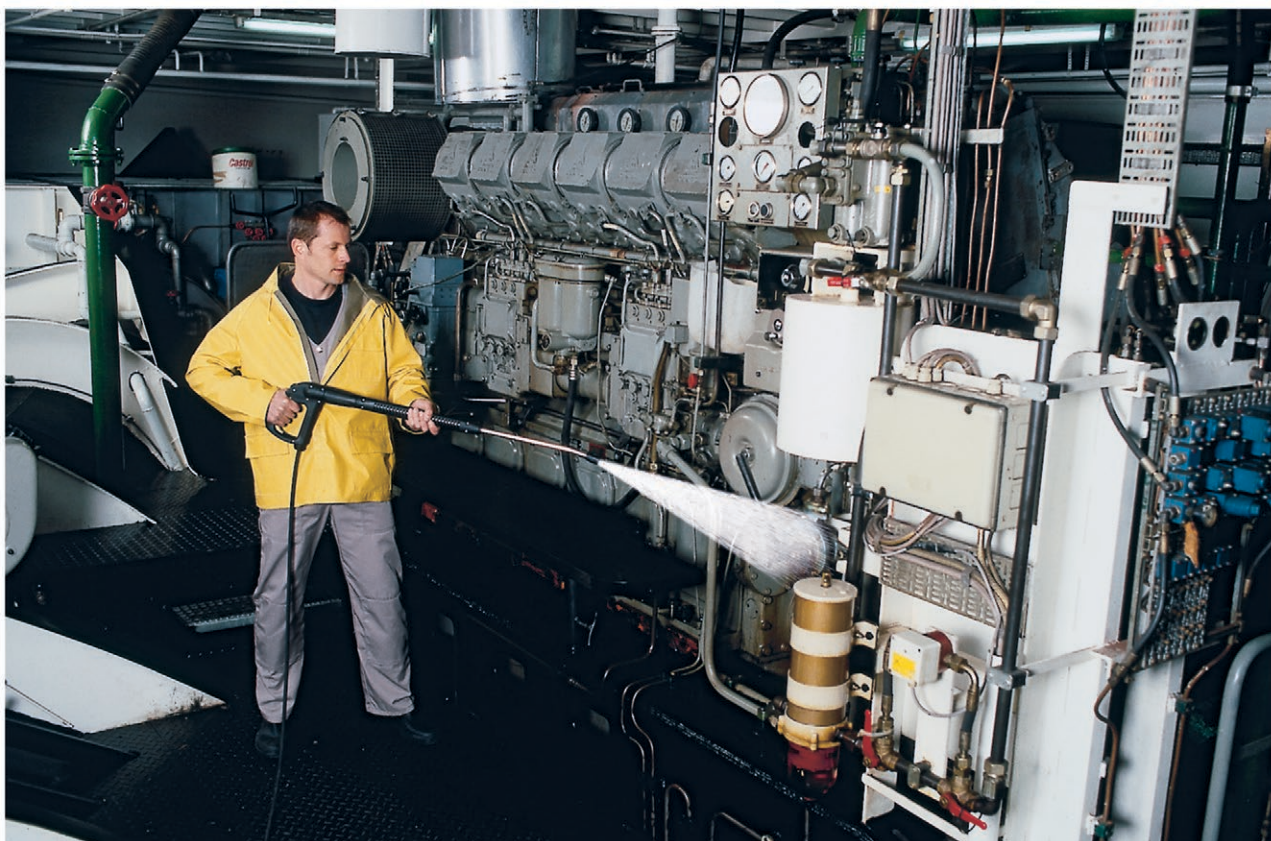

HDS 4.8/30 En ST LP 220V 1ph

The innovative, rugged design of the Kärcher Classic HDS LP-heated cabinet pressure washer delivers up to 5 GPM at 3,000 PSI of industrial power.

HDS 4.8/30 En ST LP 220V 1ph

Technical data

Water Volume	GPM	5
Operating pressure	PSI	3000
Connected load	A	27
Power rating	hp	11
Weight	lbs	700
Dimensions (L x W x H)	in	49 x 24 x 48
Power supply	Ph / V / Hz	3 / 230 / 60

		Order no.	ID		Length	RRP	Description	
Standard with unions on both sides								
High-pressure hose packaged	1	6.391-342.0	ID 8	315 bar	10 m			▲
Longlife 400 with unions on both sides								
High-pressure hose packaged	2	6.391-354.0	ID 8	400 bar	10 m			▲
Longlife food design with screw connections at both ends								
High pressure hose food DN 8 / 10 m	3	6.391-864.0	ID 8	400 bar	10 m			▲
High-pressure hose food industry 400 bar, 20 m, DN 8, including rotary coupling	4	6.391-887.0	ID 8	400 bar	20 m			▲