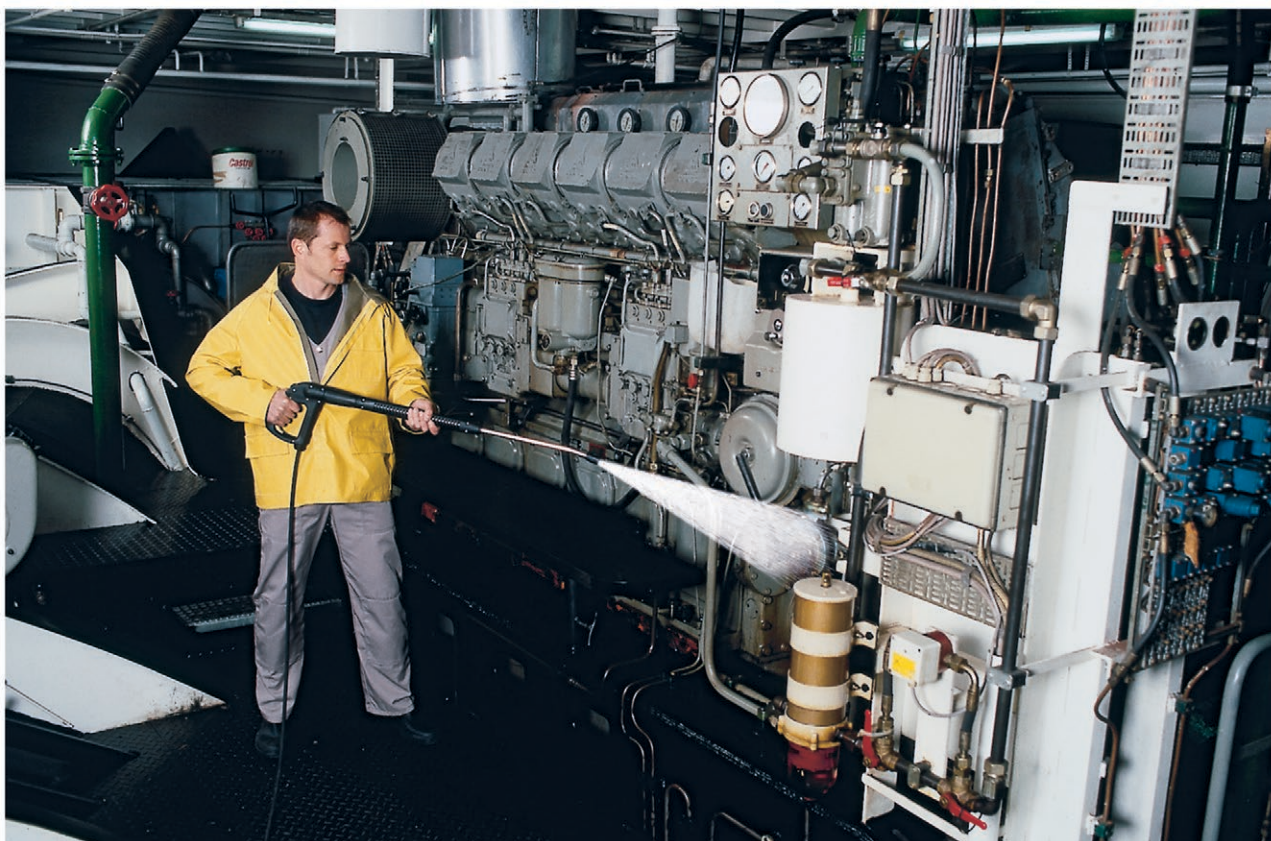

HDS 4.0/22 Ea ST NG 230V 1ph

The innovative, rugged design of the Kärcher Classic HDS natural gas heated cabinet pressure washer delivers up to 5 GPM at 3,000 PSI of industrial power.

HDS 4.0/22 Ea ST NG 230V 1ph

Technical data

Water Volume	GPM	4,5
Operating pressure	PSI	2200
Connected load	A	30
Power rating	hp	9,5
Weight	lbs	695
Dimensions (L x W x H)	in	49 x 24 x 48
Power supply	Ph / V / Hz	1 / 230 / 60

		Order no.	ID		Length	RRP	Description	
Standard with unions on both sides								
High-pressure hose packaged	1	6.391-342.0	ID 8	315 bar	10 m			▲
Longlife 400 with unions on both sides								
High-pressure hose packaged	2	6.391-354.0	ID 8	400 bar	10 m			▲
Longlife food design with screw connections at both ends								
High pressure hose food DN 8 / 10 m	3	6.391-864.0	ID 8	400 bar	10 m			▲
High-pressure hose food industry 400 bar, 20 m, DN 8, including rotary coupling	4	6.391-887.0	ID 8	400 bar	20 m			▲