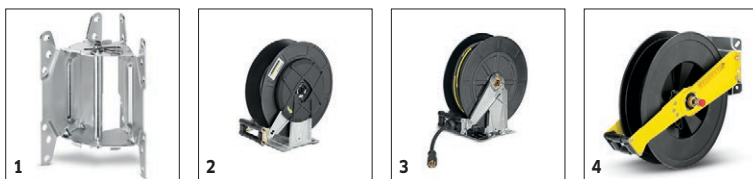

Order no.	Length				RRP	Description	
Automatic, self-winding hose reels									
Swivel holder	1	2.639-931.0							☐
Add-on kit hose reel plastics	2	6.392-975.0	20 m						☐
Add-on kit hose reel	3	6.392-965.0	20 m						☐
Hose reel, automatic, 20 m, painted	4	2.639-919.0	20 m						☐

☐ Available accessories.   ▲ Extension hose.