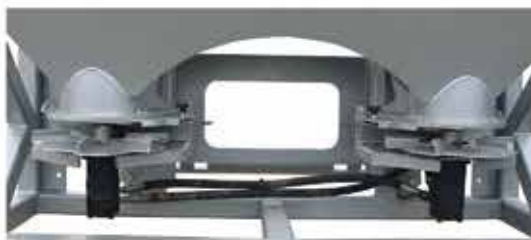

Made of durable galvanized steel, the Scattershot can handle what it dishes out. From sand to salt the internal agitators prevent material from clumping or building up so you get the most out of every load.

## DOUBLESHOT HS200

Unload both barrels on your biggest jobs with the Doubleshot. This dual broadcast spreader can spread up to 60 feet wide. The twin hoppers are combined into a yard and a half capacity scoop that self loads with ease.

**ALL MODELS AVAILABLE IN LOADER MOUNT OR 3-POINT HITCH**

# FEATURES

**Manual Flow Rate Adjustment Slider**

**Floating Agitator**

**Hydraulic Spinners**

**Spinner Speed Control**