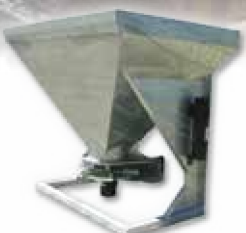

HS100 3PH

Model	Self Loading	Capacity	Width (in.)	Height (in.)	Depth (in.)	Weight (lb.)	Hydraulic
HS100							
HS100 Skidsteer	Yes	1/2 Yard	48"	44"	36"	410 lb.	Yes
HS100 3PH	Yes	1/2 Yard	48"	44"	36"	505 lb.	Yes
HS100 PTO	No	1/2 Yard	48"	44"	36"	420 lb.	No
HS200							
HS200	Yes	1-1/2 Yard	86"	60"	42"	1,320 lb.	Yes
HS200 3PH	Yes	1-1/2 Yard	86"	60"	42"	1,685 lb.	Yes

ALL MODELS AVAILABLE IN LOADER MOUNT OR 3-POINT HITCH

FEATURES

OPTIONS