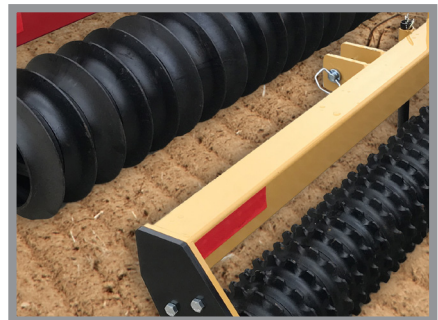

BUSH HOG®

*Performance
You Can
Count
On™*

CULTIPACKERS

CP SERIES | CP960, CP972, CP984, CP996, CP1560, CP1572,
CP1584, CP1596, CP1660, CP1672, CP1684, CP1696

CP Series CULTIPACKERS

Bush Hog® Cultipacker

Get your soil flattened and packed with Bush Hog®'s new series of Cultipackers! Our new Cultipackers help you improve germination rates by lightly tamping seed under the soil to a proper depth to keep them from drying out or not getting enough sunlight. These units can be used anywhere you might sow seed. They are perfect tools for seeding food plots, overseeding a lawn, or smoothing out rough pastures or sports fields after discing or tilling.

Our strong tubular steel frames house heavy-duty wheels to compact, aerate, and smooth your soil with ease. Cover your tractor tracks with sizes ranging from 60" to 96" in working width. Choose from three different wheel options to meet your needs: the 9.5" notched gray iron wheels crush clumped soil making a smoother overall surface but leaving slight dimples to retain moisture; the 15" smooth gray iron wheels pack the soil enough to reduce erosion while leaving v-shaped grooves to help retain moisture; the 16" notched ductile iron performs the same duties as the 9.5, and in addition, it has a higher impact strength and floats better over sandy or soft soils.

As with all Bush Hog® equipment, these implements are built to last in the USA.

Performance Features

- Strong tubular steel construction
- 3 different size and material wheel options
- Cat 1 Standard and Quick Hitch
- Stands for keeping the unit upright and the hitch off the ground when not in use