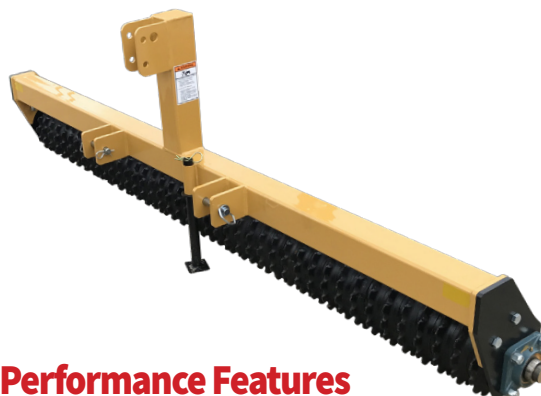

BUSH HOG®

*Performance
You Can
Count
On™*

CULTIPACKERS

CP SERIES | CP960, CP972, CP984, CP996, CP1560, CP1572,
CP1584, CP1596, CP1660, CP1672, CP1684, CP1696

CP Series CULTIPACKERS

Bush Hog® Cultipacker

Get your soil flattened and packed with Bush Hog®'s new series of Cultipackers! Our new Cultipackers help you improve germination rates by lightly tamping seed under the soil to a proper depth to keep them from drying out or not getting enough sunlight. These units can be used anywhere you might sow seed. They are perfect tools for seeding food plots, overseeding a lawn, or smoothing out rough pastures or sports fields after discing or tilling.

Our strong tubular steel frames house heavy-duty wheels to compact, aerate, and smooth your soil with ease. Cover your tractor tracks with sizes ranging from 60" to 96" in working width. Choose from three different wheel options to meet your needs: the 9.5" notched gray iron wheels crush clumped soil making a smoother overall surface but leaving slight dimples to retain moisture; the 15" smooth gray iron wheels pack the soil enough to reduce erosion while leaving v-shaped grooves to help retain moisture; the 16" notched ductile iron performs the same duties as the 9.5, and in addition, it has a higher impact strength and floats better over sandy or soft soils.

As with all Bush Hog® equipment, these implements are built to last in the USA.

Performance Features

- Strong tubular steel construction
- 3 different size and material wheel options
- Cat 1 Standard and Quick Hitch
- Stands for keeping the unit upright and the hitch off the ground when not in use