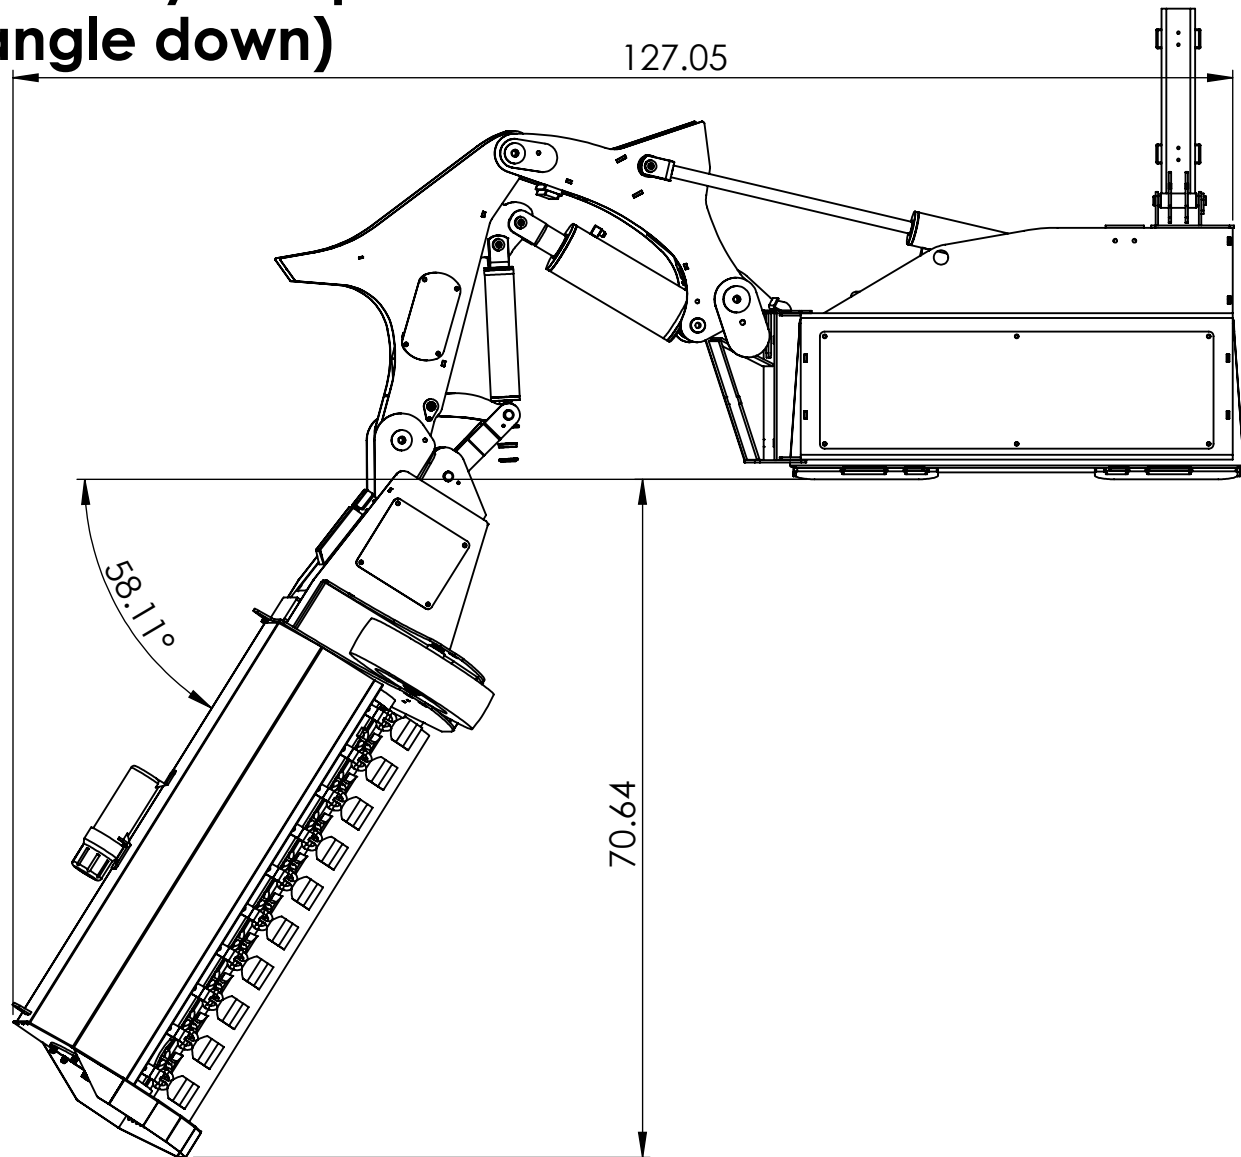

SHEET 6 OF 12

SWF560

5

4

3

2

1

SWF560-Cutter head very steep ditch (Max angle down)