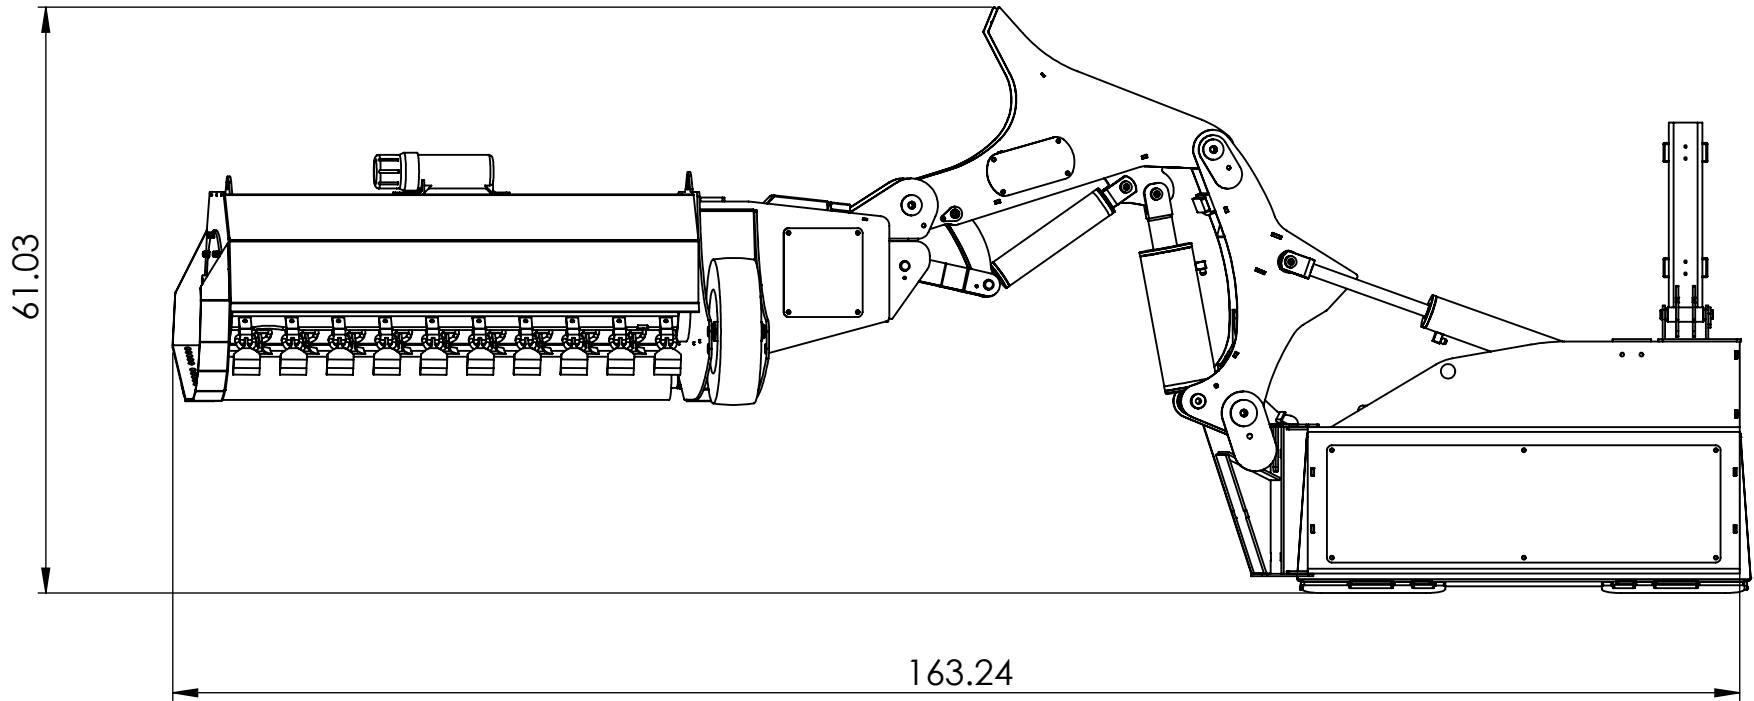

Description

SWF560 SkidWing

Weight
lbs.

DATE
13-04-2018

DWG. NO.

REV
A

DO NOT SCALE DRAWING

SCALE: 1:23

SHEET 2 OF 12

SWF560

SWF560-Max height above the side of the hedge

PROPRIETARY AND CONFIDENTIAL
 THE INFORMATION CONTAINED IN THIS DRAWING IS THE SOLE PROPERTY OF BAUMALIGHT. ANY REPRODUCTION IN PART OR AS A WHOLE WITHOUT THE WRITTEN PERMISSION OF BAUMALIGHT IS PROHIBITED.