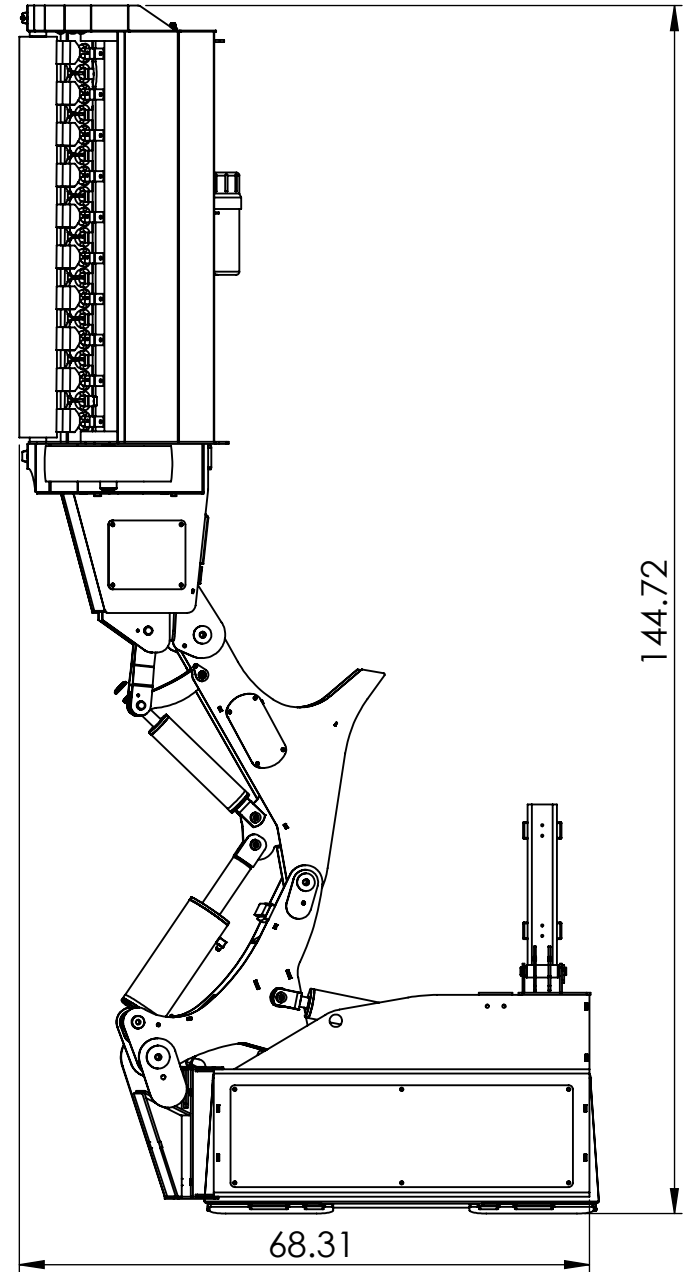

SWF560-A trimming high vertical hedg