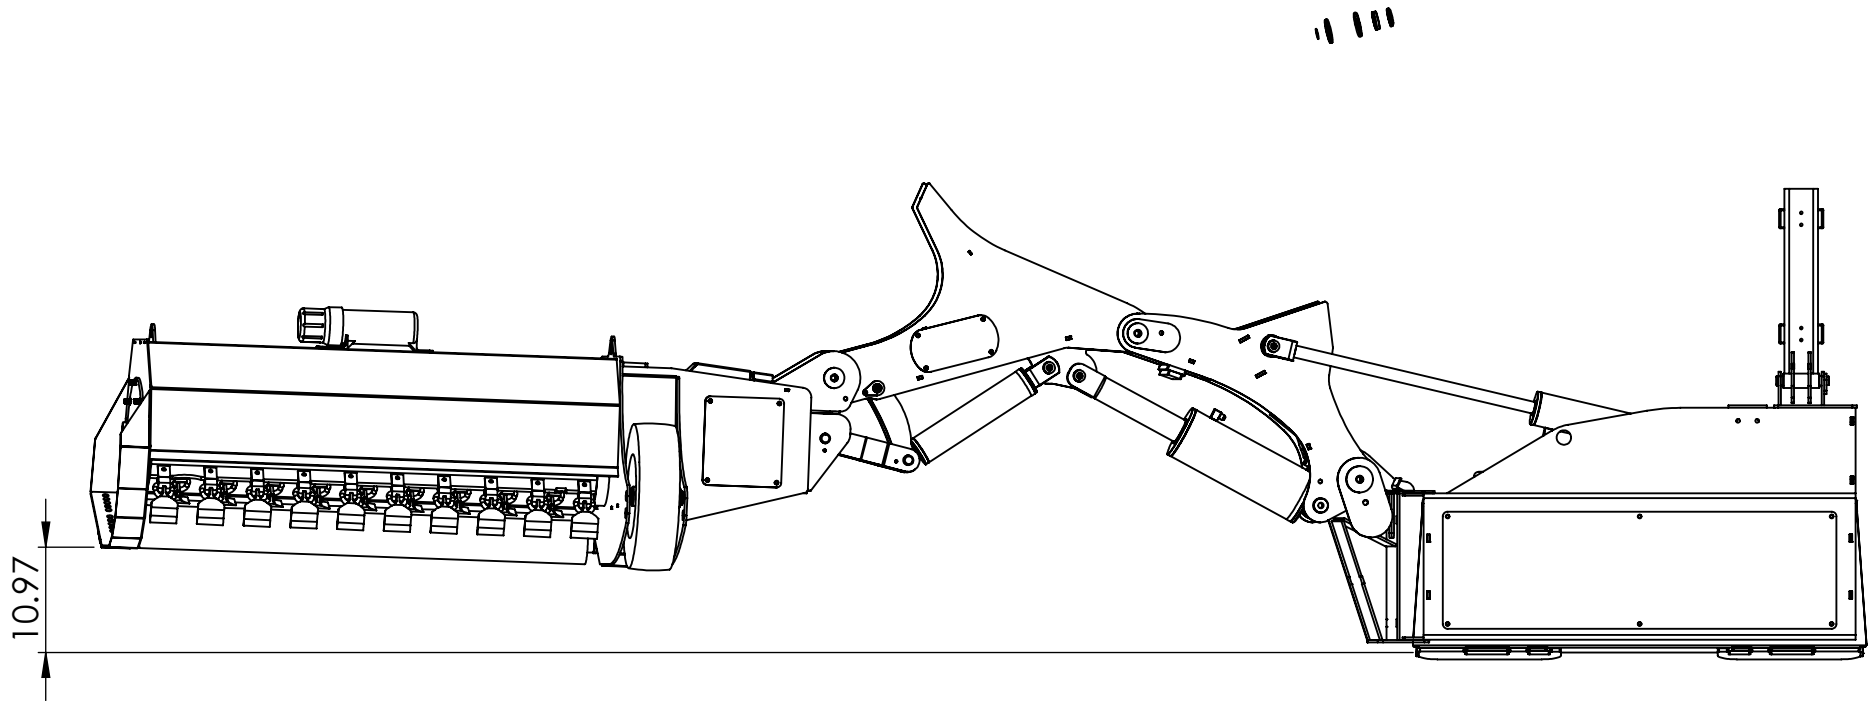

SWF560-Bottom of a Ditch