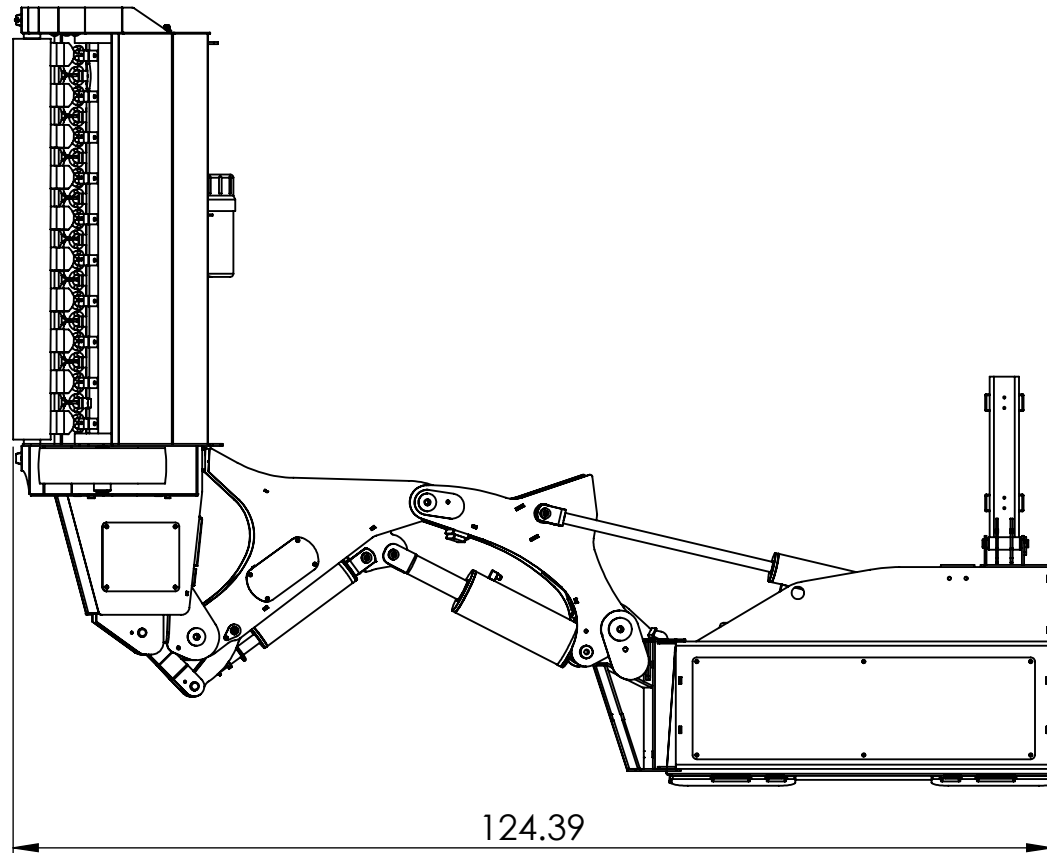

SWF560-Max working length in vertical position

PROPRIETARY AND CONFIDENTIAL
 THE INFORMATION CONTAINED IN THIS DRAWING IS THE SOLE PROPERTY OF BAUMALIGHT. ANY REPRODUCTION IN PART OR AS A WHOLE WITHOUT THE WRITTEN PERMISSION OF BAUMALIGHT IS PROHIBITED.

Description

SWF560 SkidWing

Weight
lbs.

DATE
13-04-2018

DWG. NO.

REV

DO NOT SCALE DRAWING

SCALE: 1:23