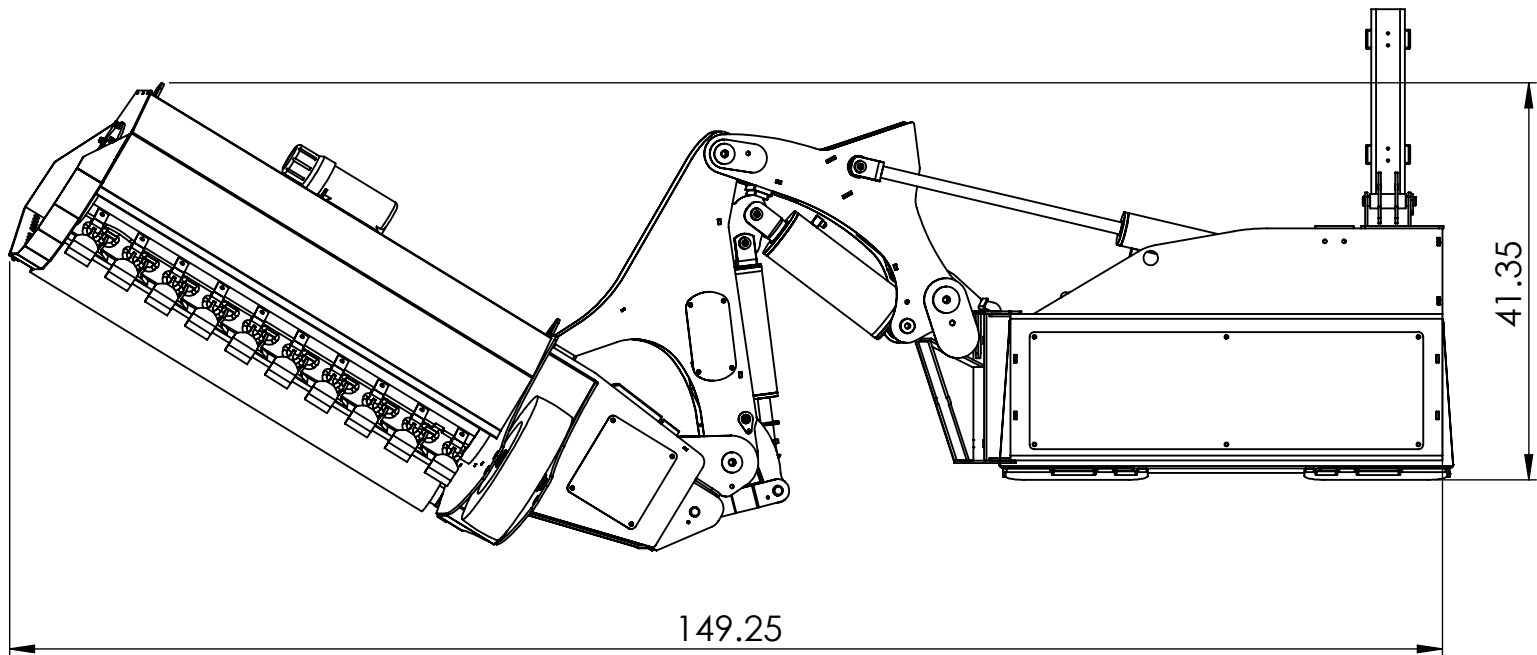

SWF560-Max down tilted up