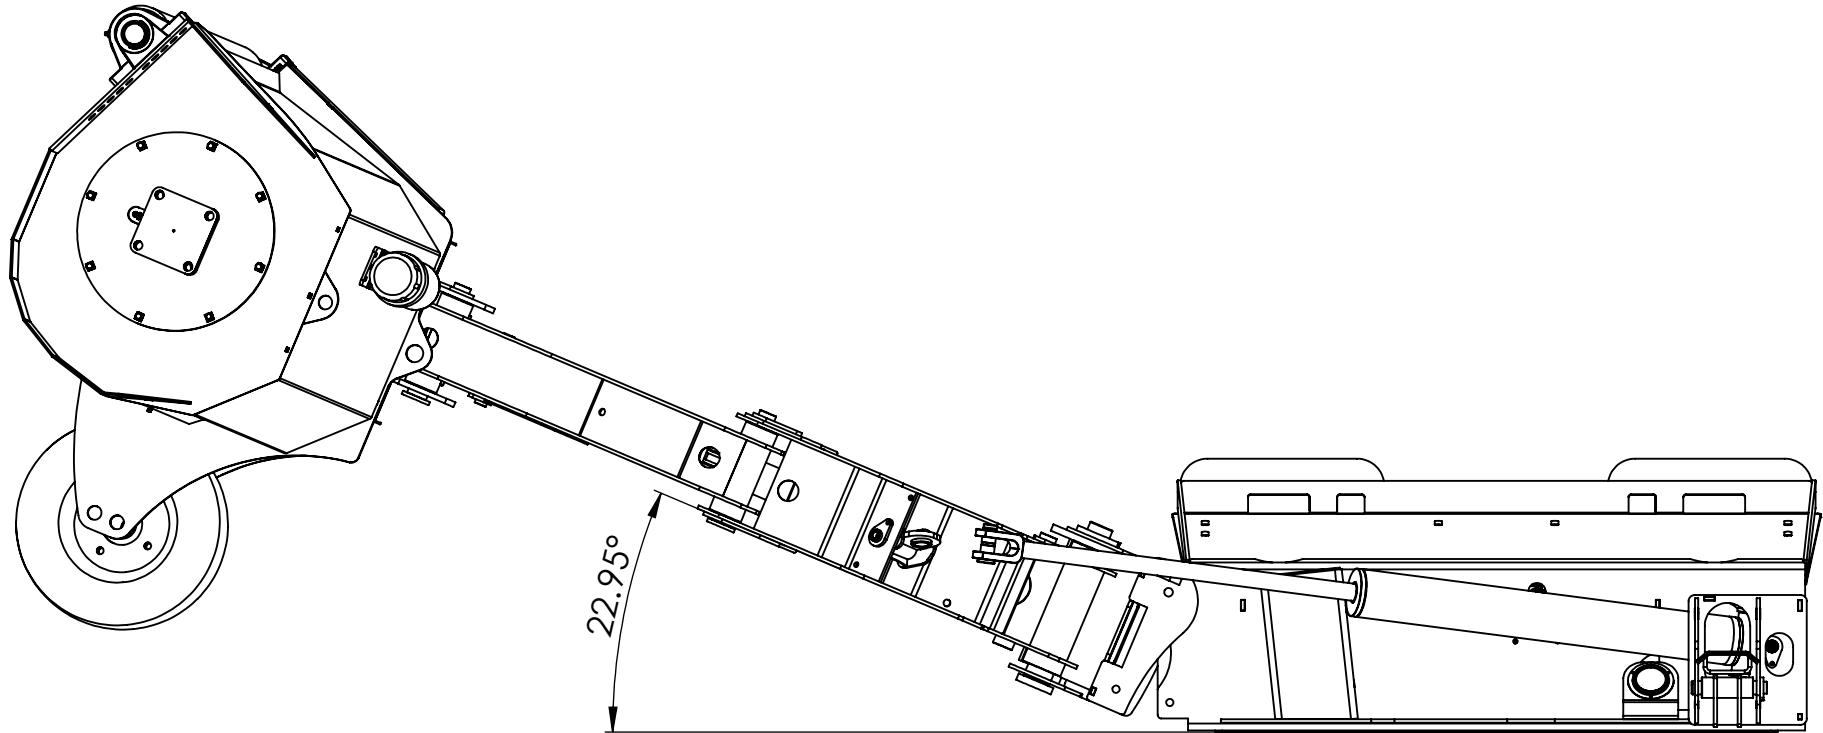

SWF560-Break Away