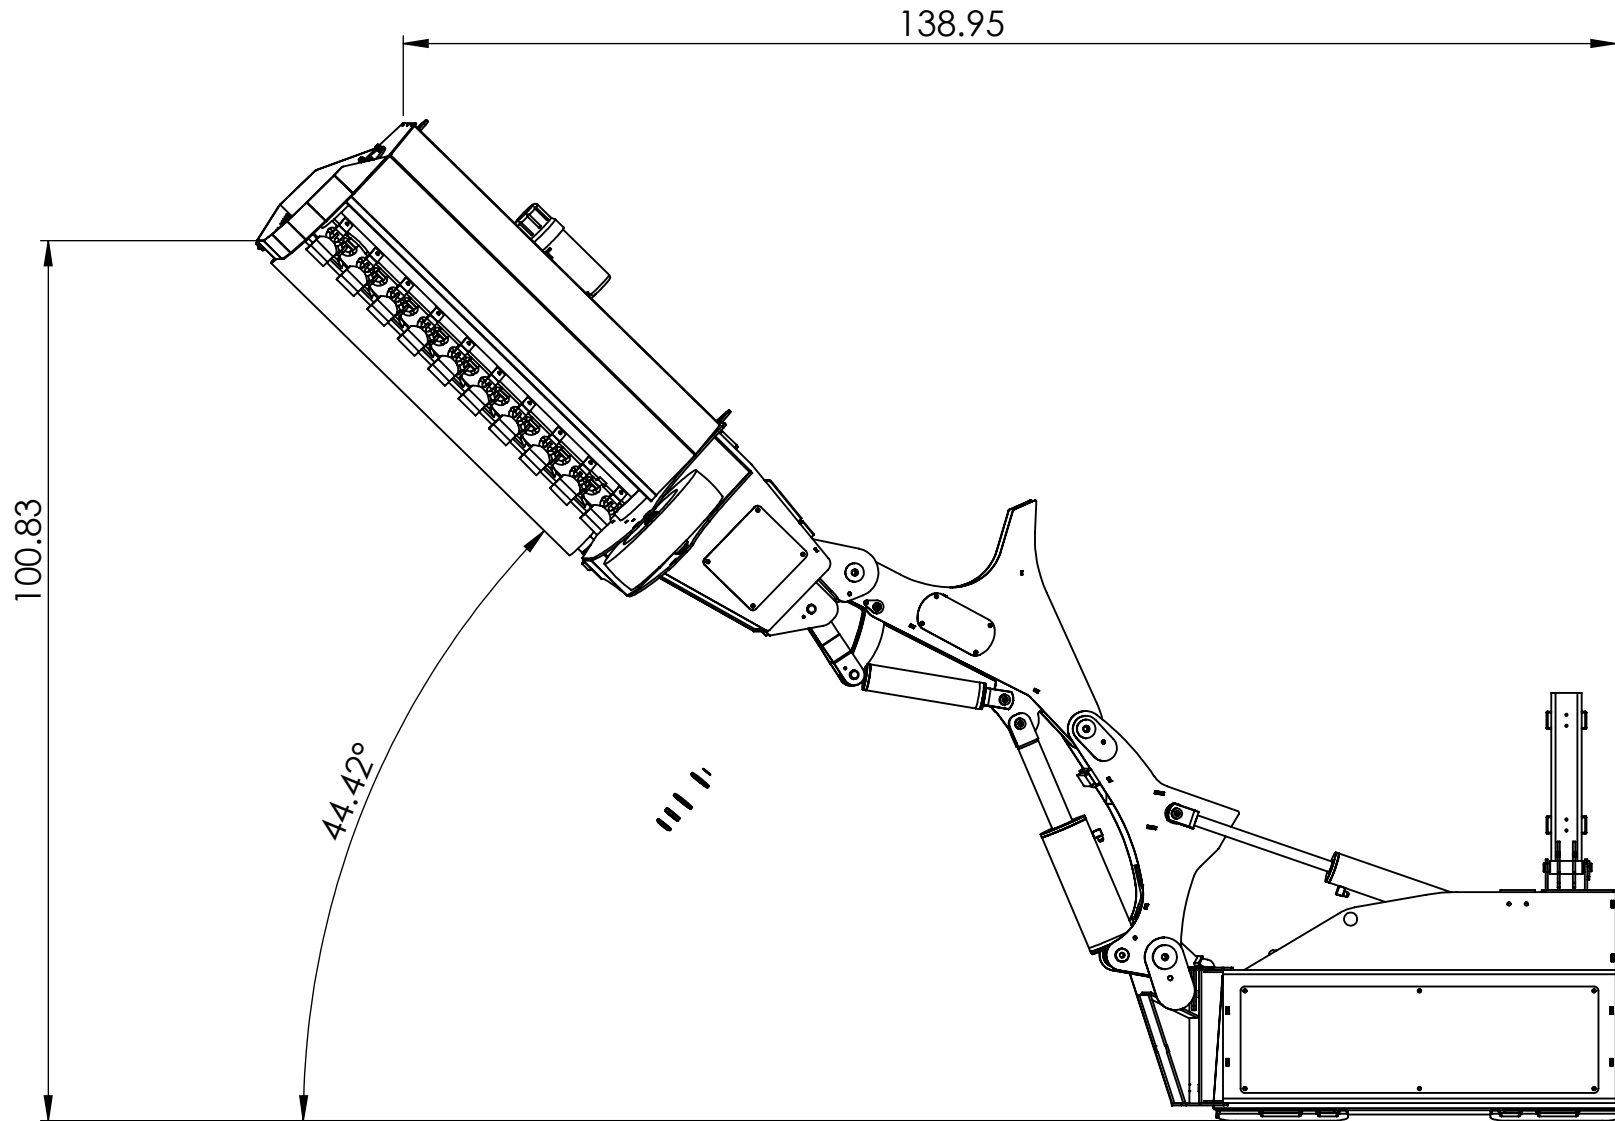

SWF560-Max angle up.