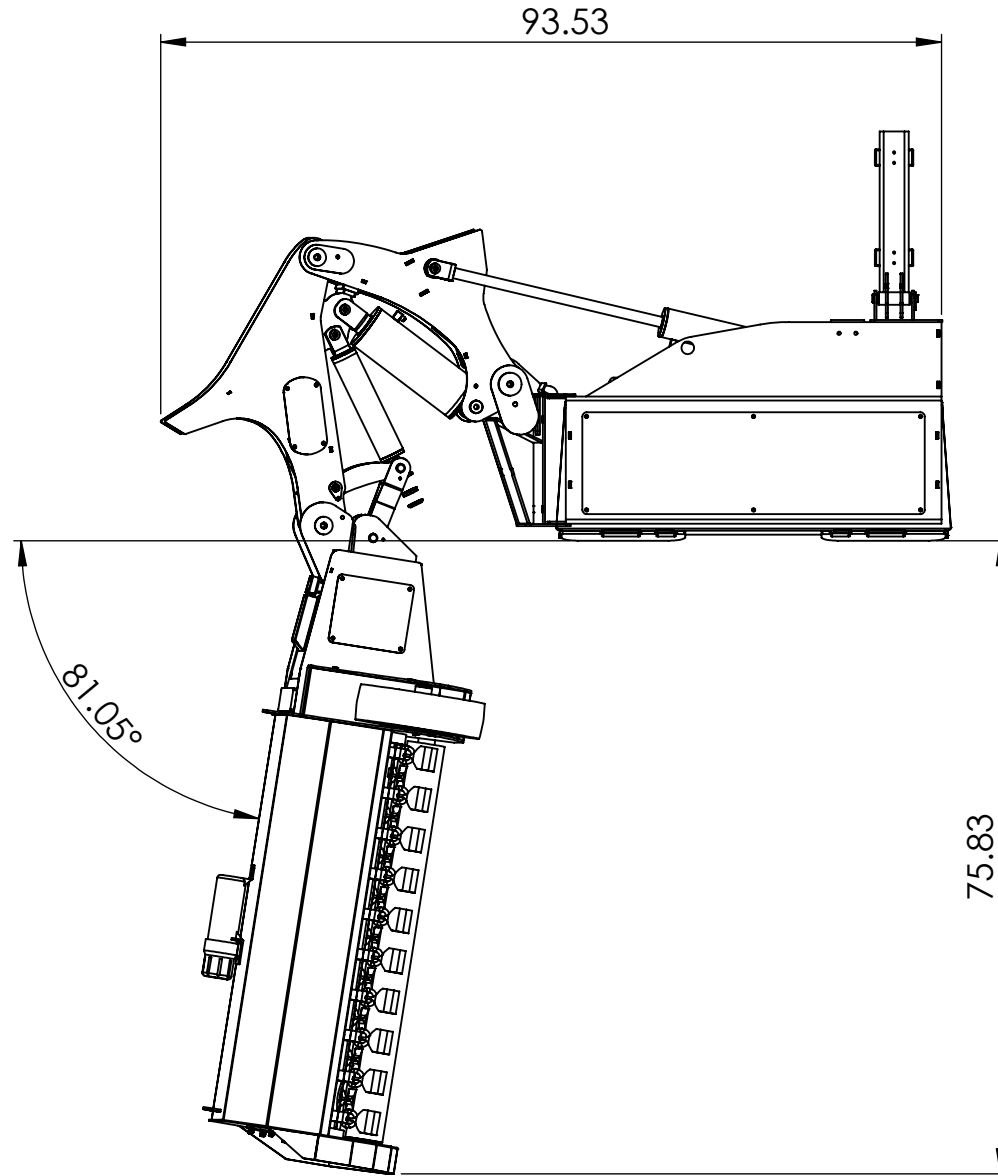

SWF560-Max down