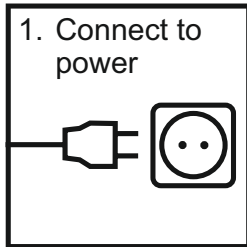

KÄRCHER

makes a difference

Sync

max.
60 s

A simple clock face icon with hands pointing to approximately 1:50.