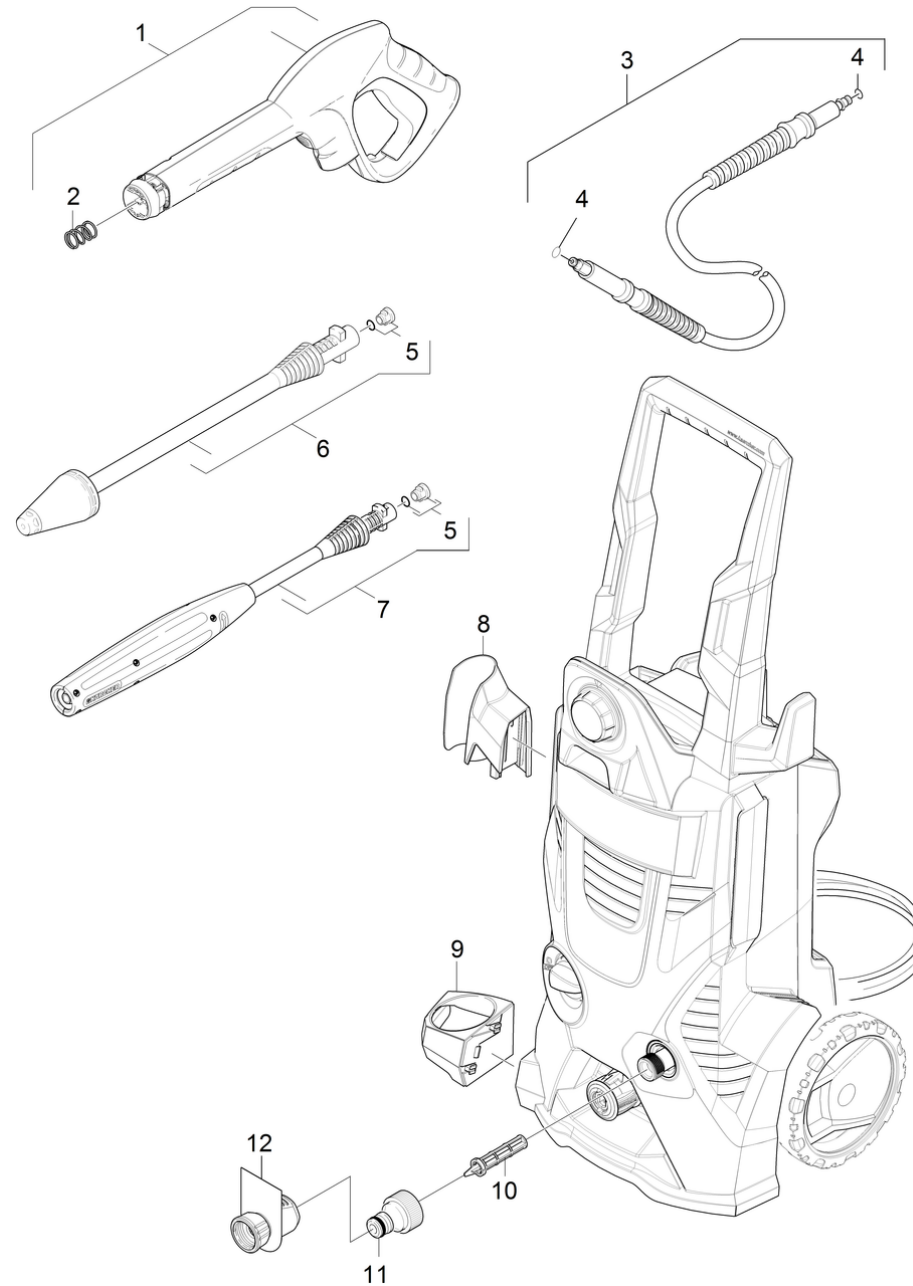

210 Short spare parts list (1.603-152.3)

Home and Garden \ High pressure cleaner cold water \ Electric motor \ K 4 \ K 4 \ Short spare parts list

210 Short spare parts list (1.603-152.3)

Home and Garden \ High pressure cleaner cold water \ Electric motor \ K 4 \ K 4 \ Short spare parts list

KÄRCHER

POS	Article no.	Description	Quantity	Unit
1	2.642-172.0	G 160 Q pistol Quick Connect	1.000	ST
2	5.332-464.0	Pressure spring	1.000	ST
3	2.641-721.0	H 9 Q high pressure hose Quick Connect	1.000	ST
4	6.363-410.0	O-Ring seal 5,7x1,78 NBR 90Shore	2.000	ST
5	2.640-729.0	O-Ring seal set	2.000	ST
6	4.764-243.0	Dirt blaster K2 027 St	1.000	ST
7	4.760-623.0	VPS K3 021K	1.000	ST
8	9.037-618.0	Holder pistol above	1.000	ST
9	9.037-619.0	Holder pistol bottom	1.000	ST
10	9.755-280.0	Fine filter spare part	1.000	ST
11	6.465-031.0	Connection 3/4	1.000	ST
12	4.645-363.0	Coupler with label aqua cpl.	1.000	ST