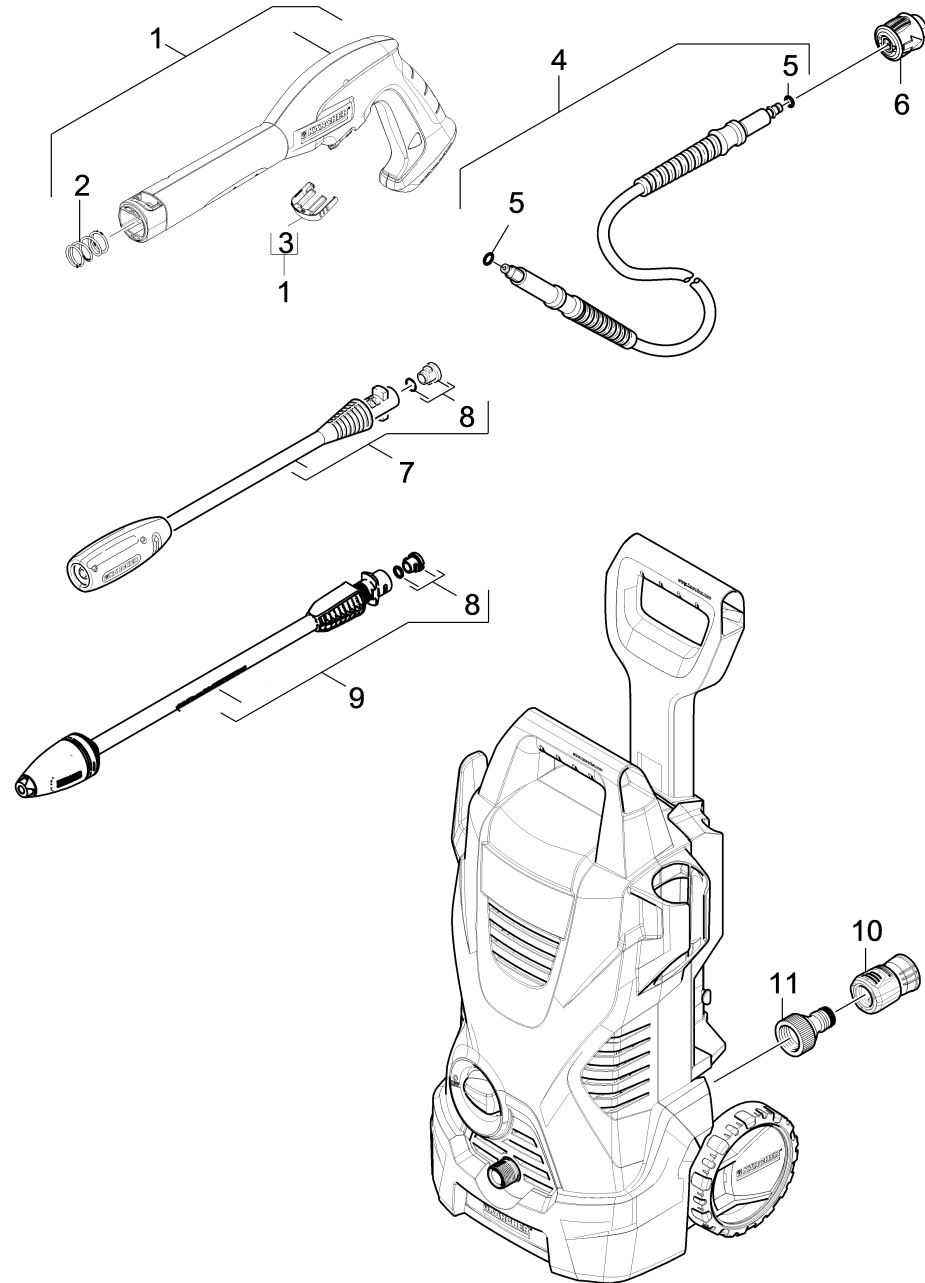

100 Short spare parts list (1.602-316.3)

Home and Garden \ High pressure cleaner cold water \ Electric motor \ K 2 \ K 2 Ergo \ Short spare parts list

100 Short spare parts list (1.602-316.3)

Home and Garden \ High pressure cleaner cold water \ Electric motor \ K 2 \ K 2 Ergo \ Short spare parts list

KÄRCHER

POS	Article no.	Description	Quantity	Unit
1	4.775-830.0	G 120 Q	1.000	ST
2	5.332-464.0	Pressure spring	1.000	ST
3	5.037-333.0	Clamp pistol Entry	1.000	ST
4	6.392-966.0	High pressure hose 12MPa/10 40°C QC B	1.000	ST
5	6.363-410.0	O-Ring seal 5,7x1,78 NBR 90Shore	2.000	ST
6	4.470-041.0	High pressure quick-fitting pipe union A	1.000	ST
7	4.760-601.0	VPS K2 021 K	1.000	ST
8	2.640-729.0	O-Ring seal set	2.000	ST
9	4.764-096.0	Dirt blaster Entry 024 K	1.000	ST
10	4.645-363.0	Coupler with label aqua cpl.	1.000	ST
11	6.465-031.0	Connection 3/4	1.000	ST