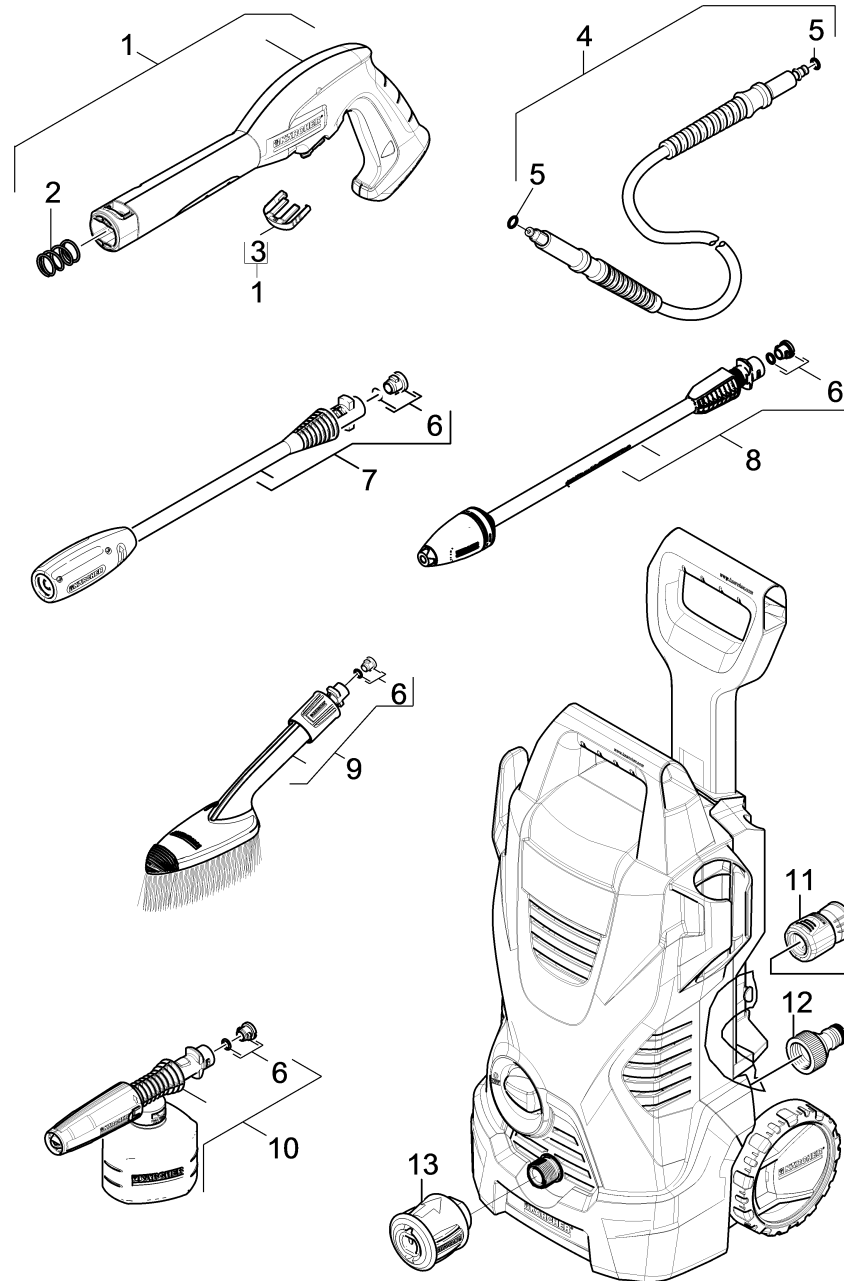

210 Short spare parts list (1.602-315.3)

Home and Garden \ High pressure cleaner cold water \ Electric motor \ K 2 \ K 2 CCK \ Short spare parts list

210 Short spare parts list (1.602-315.3)

Home and Garden \ High pressure cleaner cold water \ Electric motor \ K 2 \ K 2 CCK \ Short spare parts list

KÄRCHER

POS	Article no.	Description	Quantity	Unit
1	4.775-830.0	G 120 Q	1.000	ST
2	5.332-464.0	Pressure spring	1.000	ST
3	5.037-333.0	Clamp pistol Entry	1.000	ST
4	6.392-966.0	High pressure hose 12MPa/10 40°C QC B	1.000	ST
5	6.363-410.0	O-Ring seal 5,7x1,78 NBR 90Shore	2.000	ST
6	2.640-729.0	O-Ring seal set	4.000	ST
7	4.760-601.0	VPS K2 021 K	1.000	ST
8	4.764-096.0	Dirt blaster Entry 024 K	1.000	ST
9	2.643-246.0	WB 50 soft washing brush	1.000	ST
10	2.643-150.0	FJ 3 foam nozzle Basic Line	1.000	ST
11	4.645-363.0	Coupler with label aqua cpl.	1.000	ST
12	6.465-031.0	Connection 3/4	1.000	ST
13	4.470-041.0	High pressure quick-fitting pipe union A	1.000	ST