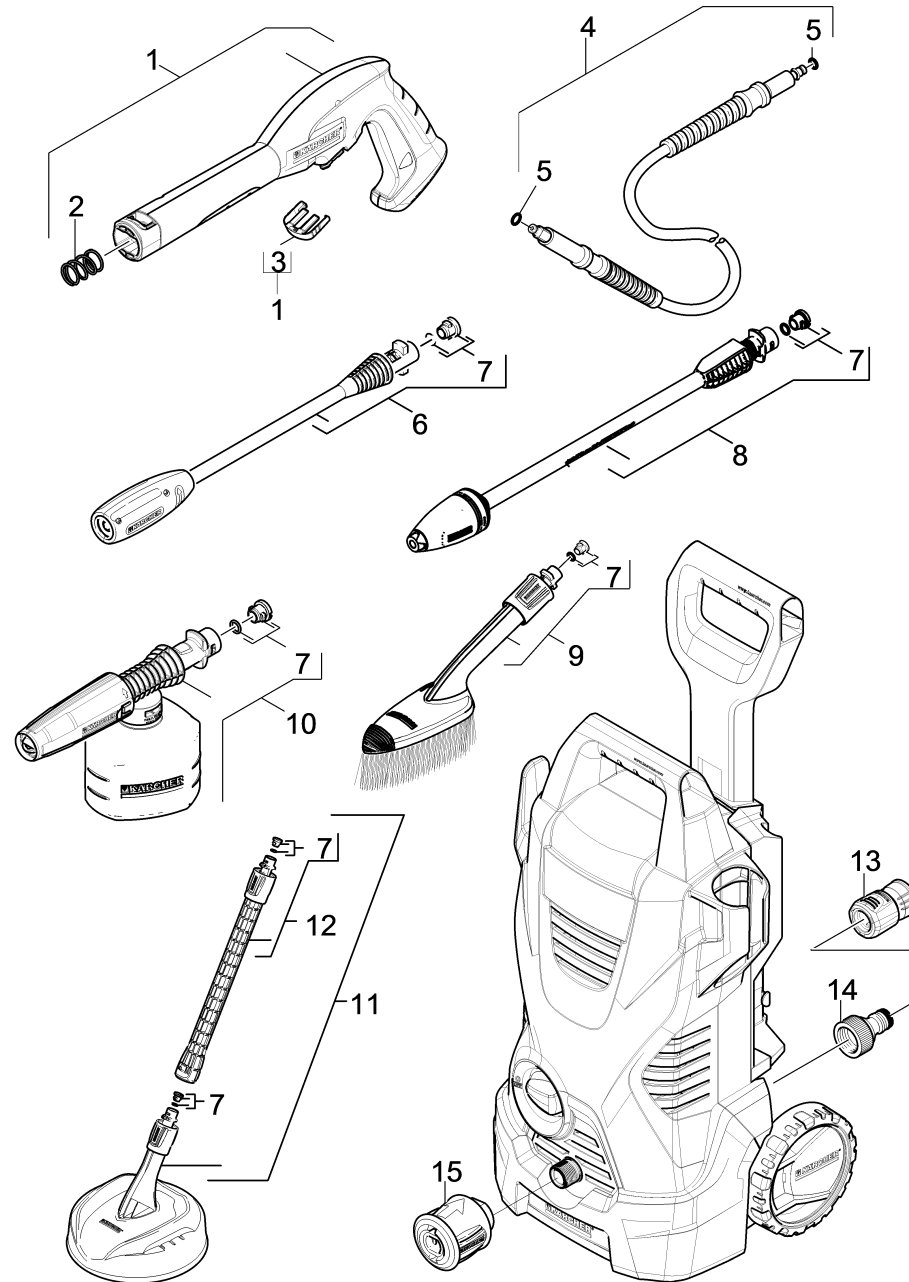

202 Short spare parts list (1.602-317.3)

Home and Garden \ High pressure cleaner cold water \ Electric motor \ K 2 \ K 2 CHK \ Short spare parts list

202 Short spare parts list (1.602-317.3)

Home and Garden \ High pressure cleaner cold water \ Electric motor \ K 2 \ K 2 CHK \ Short spare parts list

KÄRCHER

POS	Article no.	Description	Quantity	Unit
1	4.775-830.0	G 120 Q	1.000	ST
2	5.332-464.0	Pressure spring	1.000	ST
3	5.037-333.0	Clamp pistol Entry	1.000	ST
4	2.641-721.0	H 9 Q high pressure hose Quick Connect	1.000	ST
5	6.363-410.0	O-Ring seal 5,7x1,78 NBR 90Shore	2.000	ST
6	4.760-601.0	VPS K2 021 K	1.000	ST
7	2.640-729.0	O-Ring seal set	6.000	ST
8	4.764-096.0	Dirt blaster Entry 024 K	1.000	ST
9	2.643-246.0	WB 50 soft washing brush	1.000	ST
10	2.643-150.0	FJ 3 foam nozzle Basic Line	1.000	ST
11	2.643-416.0	T 150 T-Racer Surface Cleaner Ersatz *KN	1.000	ST
12	2.643-240.0	Single-step jet pipe extension	1.000	ST
13	4.645-363.0	Coupler with label aqua cpl.	1.000	ST
14	6.465-031.0	Connection 3/4	1.000	ST
15	4.470-041.0	High pressure quick-fitting pipe union A	1.000	ST