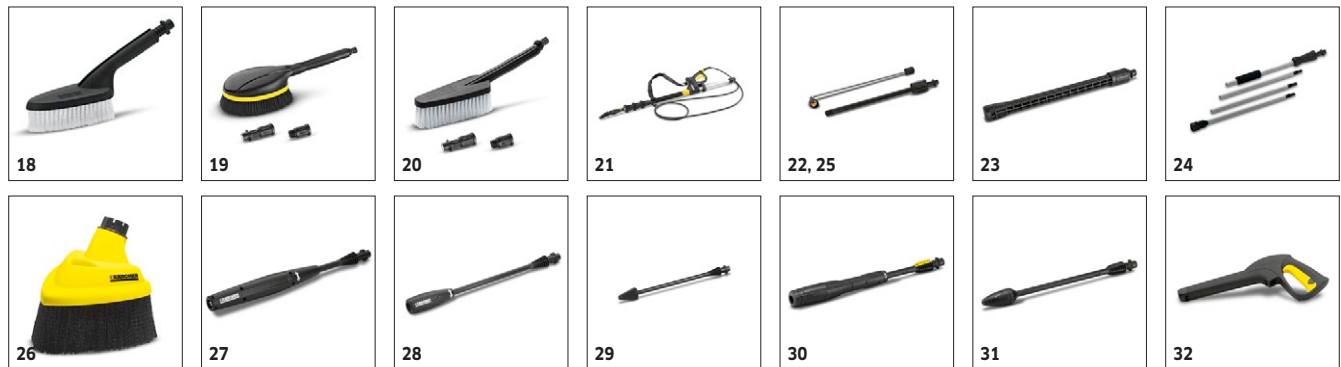

Available accessories.

		Order no.				Price	Description	
Wash brush	18	6.903-276.0					Wash brush with soft bristles for cleaning sensitive areas and areas which are difficult to access in the outside area. Suitable for all Kärcher K 2 to K 7 pressure washers.	<input type="checkbox"/>
UNIVERSAL ROTATION WASH BRUSH	19	8.923-682.0					Reduce the time and effort required to clean cars, trucks, SUV's, RV's, boats, patio furniture and more.	<input type="checkbox"/>
UNIVERSAL SOFT BRISTLE BRUSH	20	8.923-683.0					Made with super soft synthetic bristles, this brush attaches to your pressure washer to help you safely clean painted, topcoat and delicate surfaces.	<input type="checkbox"/>
Spray lances								
Telescopic spray lance	21	2.642-347.0					Telescopic spray lance (1.20 m - 4 m) for easy cleaning of difficult to reach areas. With shoulder strap, bayonet connection and integrated, ergonomically adjustable trigger gun. Weight: ca. 2 kg	<input type="checkbox"/>
Angled spray lance	22	2.638-817.0					Extra-long angled spray lance (about 1 m) for easy cleaning of difficult to reach areas, e.g. roof gutters or vehicle underbodies.	<input type="checkbox"/>
1-step lance extension	23	2.643-240.0					Extends spray lance by 0.4 m. For effective cleaning of difficult to reach areas. Suitable for all Kärcher accessories.	<input type="checkbox"/>
3-step lance extension	24	2.639-722.0					3-stage lance extension set with four aluminium lances for difficult to reach areas. Variable extension to 90 cm, 1.30 m and 1.70 m.	<input type="checkbox"/>
Angled spray lance	25	2.640-741.0						<input type="checkbox"/>
Splash guard	26	2.640-916.0					Splash guard for dirt blaster. Protects against splash back when cleaning corners and edges. Fits all Kärcher dirt blasters (except 4.763-184).	<input type="checkbox"/>
Vario Power Jet for K 3 - K 4	27	2.642-888.0					Vario-Power spray lance: spray lance with infinitely variable pressure control from low-pressure detergent jet to high-pressure jet.	<input type="checkbox"/>
VP 120, Vario Power Jet for K 2	28	2.643-241.0						<input type="checkbox"/>
DB 145, Dirt Blaster for K 2-K 4	29	2.643-244.0					Dirt blaster with powerful rotor nozzle (rotating pencil jet) ideal for removing stubborn dirt. Ideal for moss covered or weathered surfaces.	<input type="checkbox"/>
VP 145 vario power jet Full Control for K 4-K 5	30	2.644-048.0					Vario power spray lance for pressure washers in classes K 4 to K 5. Continuously adjustable from low-pressure detergent jet to high-pressure jet, simply by turning the spray lance.	<input type="checkbox"/>
DB 180 dirt blaster for K 7	31	2.644-049.0					Dirt blaster with powerful top rotary nozzle for Kärcher pressure washers in class K 7. For particularly stubborn dirt like that on mossy or weathered surfaces.	<input type="checkbox"/>
Trigger guns								
G 160 trigger gun	32	2.641-959.0					Replacement gun for Kärcher K 2 to K 7 pressure washers. For all pressure washers where the hose is secured to the gun with a clip (without Quick Connect).	<input type="checkbox"/>
Trigger gun better QC	33	2.642-581.0						<input type="checkbox"/>
High-pressure extension hose: System up to 2007 and for devices without Quick Connect system								
High-pressure extension hose 7.5 m	34	2.642-789.0					High-pressure extension hose for greater versatility. Robust 7.5 m DN 8 quality textile braiding reinforced hose, non-kinking with brass connector.	<input type="checkbox"/>
XH 10, Extension Hose	35	6.389-092.0					High-pressure extension hose for greater flexibility, 10 m robust DN 8 quality hose. Textile braiding reinforced, non-kinking hose with brass connector for durability.	<input type="checkbox"/>