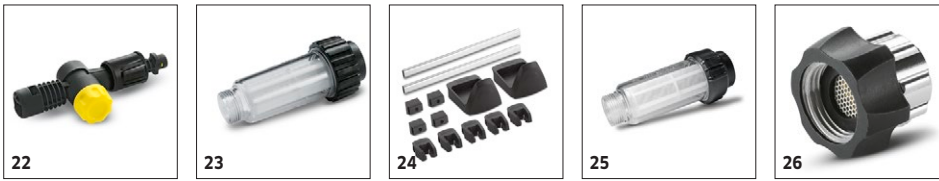

K 3 FOLLOW ME 1.601-990.0

		Order No.					Price	Description	
Vario Joint	22	2.640-733.0						Vario joint, rotates 180° for cleaning difficult to reach areas. Connection: For connection between gun and accessory or extension lance and accessory.	☐
Water Filter	23	4.730-059.0						Water filter protects pressure washer pumps against dirt particles from dirty water.	☐
Organiser	24	2.641-630.0						Kärcher organiser, the practical wall-mounted storage system for Kärcher accessories. With two modules for flexible mounting. Ideal for protecting wash brushes and bristles from bending.	☐
Water Filter	25	2.642-794.0						Water filter protects the high-pressure pump against dirt particles from contaminated water.	☐
	26	8.755-847.0							☐

■ ☐ Available accessories.