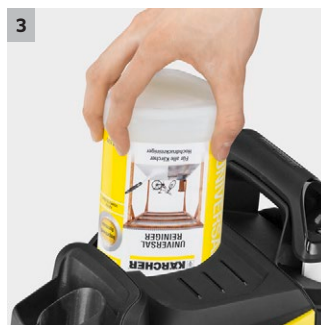

K 5 Premium Full Control Plus

For regular use when tackling moderate dirt on cars, stone walls and bicycles. K 5 Premium Full Control Plus pressure washer incl. spray gun with +/- buttons for pressure regulation and LCD display.

1 Power gun Full Control Plus

- With buttons for pressure regulation and detergent dosing.
- The LCD display on the Full Control Plus Power trigger gun enables users to easily check the setting they have applied.

2 3-in-1 Multi Jet spray lance

- Easily switch between flat spray, rotary and detergent nozzle by turning the spray lance.

3 Plug 'n' Clean

- Quick, easy and convenient application of detergents with the pressure washer.
- Kärcher detergents increase efficiency and help protect and care for the surface being cleaned.

4 Hose reel

- With a practical reel, the high-pressure hose can always be stored neatly.

K 5 Premium Full Control Plus

- Full Control Plus Power trigger gun with +/- buttons and LCD display for pressure control and detergent dosing
- Maximum stability thanks to low centre of gravity, hose guide and larger base
- Highly efficient water-cooled motor