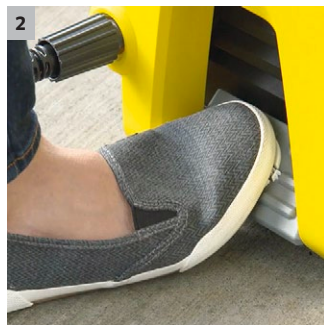

K 1900

Our K 1900 has added durability features and generates 1900 PSI of TruPressure cleaning power. Backed by our best warranty.

1 Folding handle.

- Compact storage.
- Takes up less garage space.

2 On/Off foot switch.

- Convenient operation.
- Easy to access.

3 Large removable storage bin.

- Hassle-free storage of accessories.
- Can also store personal items.

4 Onboard detergent tank.

- Clean more quickly with soap.
- Holds up to a half-gallon of detergent.

K 1900

Equipment

Vario Power Jet	-
Dirt blaster	-
Detergent application via	Tank
Integrated water filter	■
A3/4" garden hose connector adapter	■
Removable cleaning agent tank	■
■ Included in the scope of supply.	