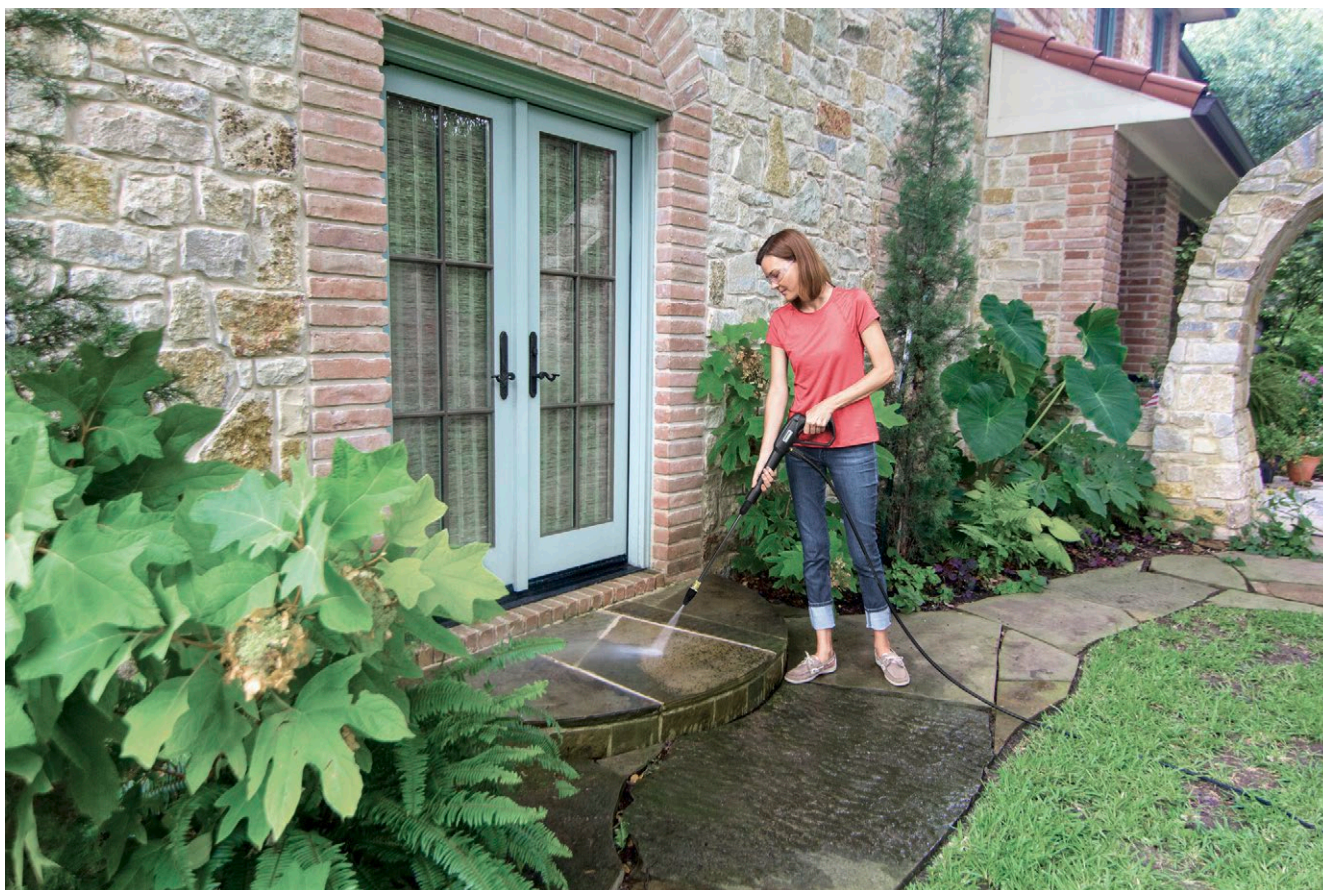

- Convenient operation.
- Easy to access.

3 Large removable storage bin.

- Hassle-free storage of accessories.
- Can also store personal items.

4 Onboard detergent tank.

- Clean more quickly with soap.
- Holds up to a half-gallon of detergent.

K 1900

Equipment

Vario Power Jet	-
Dirt blaster	-
Detergent application via	Tank
Integrated water filter	■
A3/4" garden hose connector adapter	■
Removable cleaning agent tank	■
■ Included in the scope of supply.	