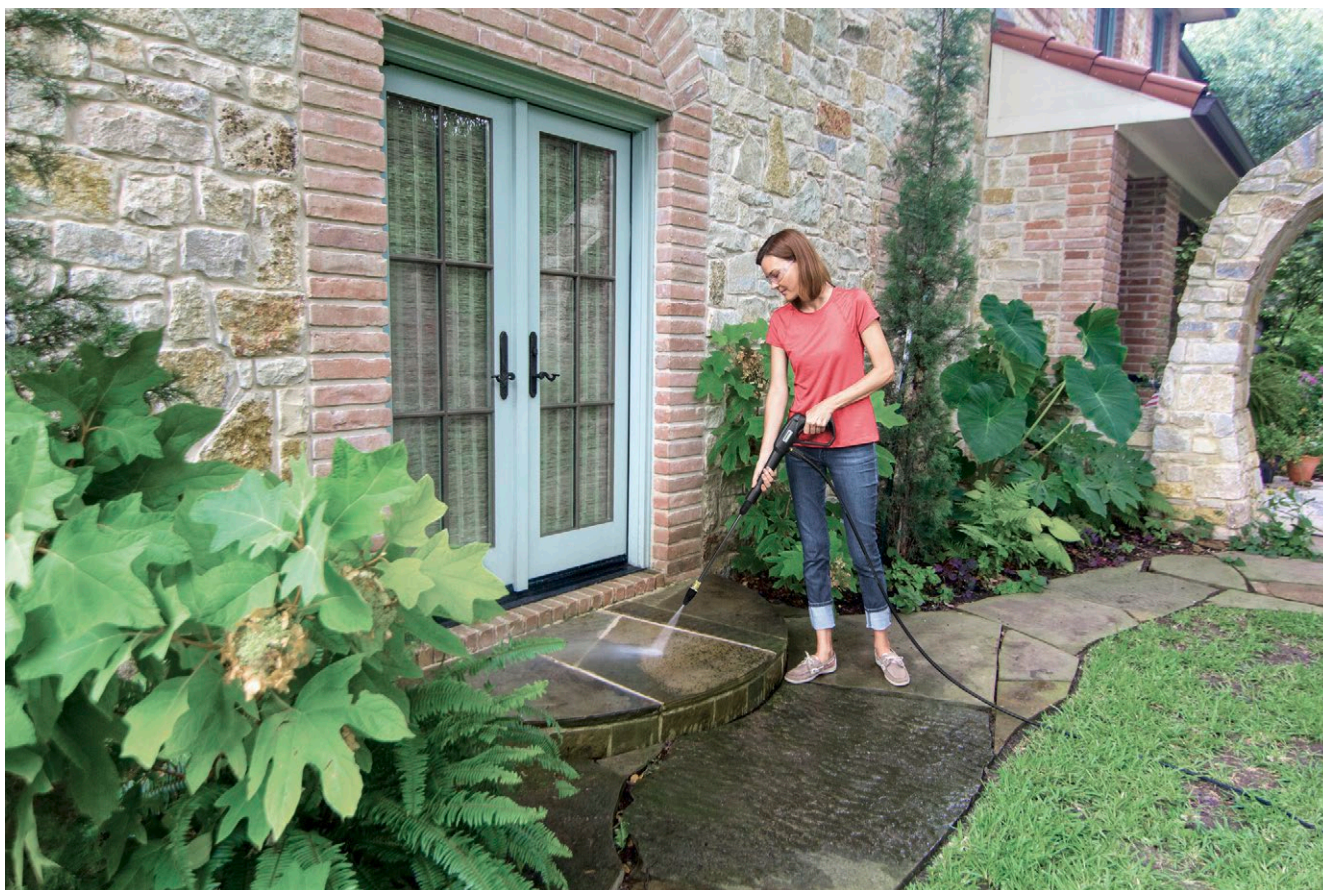

- Convenient operation.
- Easy to access.

3 Large removable storage bin.

- Hassle-free storage of accessories.
- Can also store personal items.

4 Onboard detergent tank.

- Clean more quickly with soap.
- Holds up to a half-gallon (1.9L) of detergent.