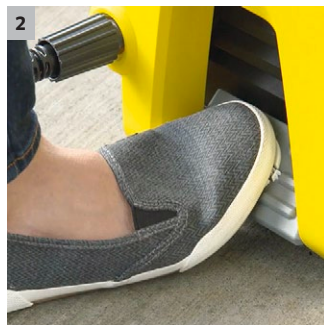

2 On/Off foot switch.

- Convenient operation.
- Easy to access.