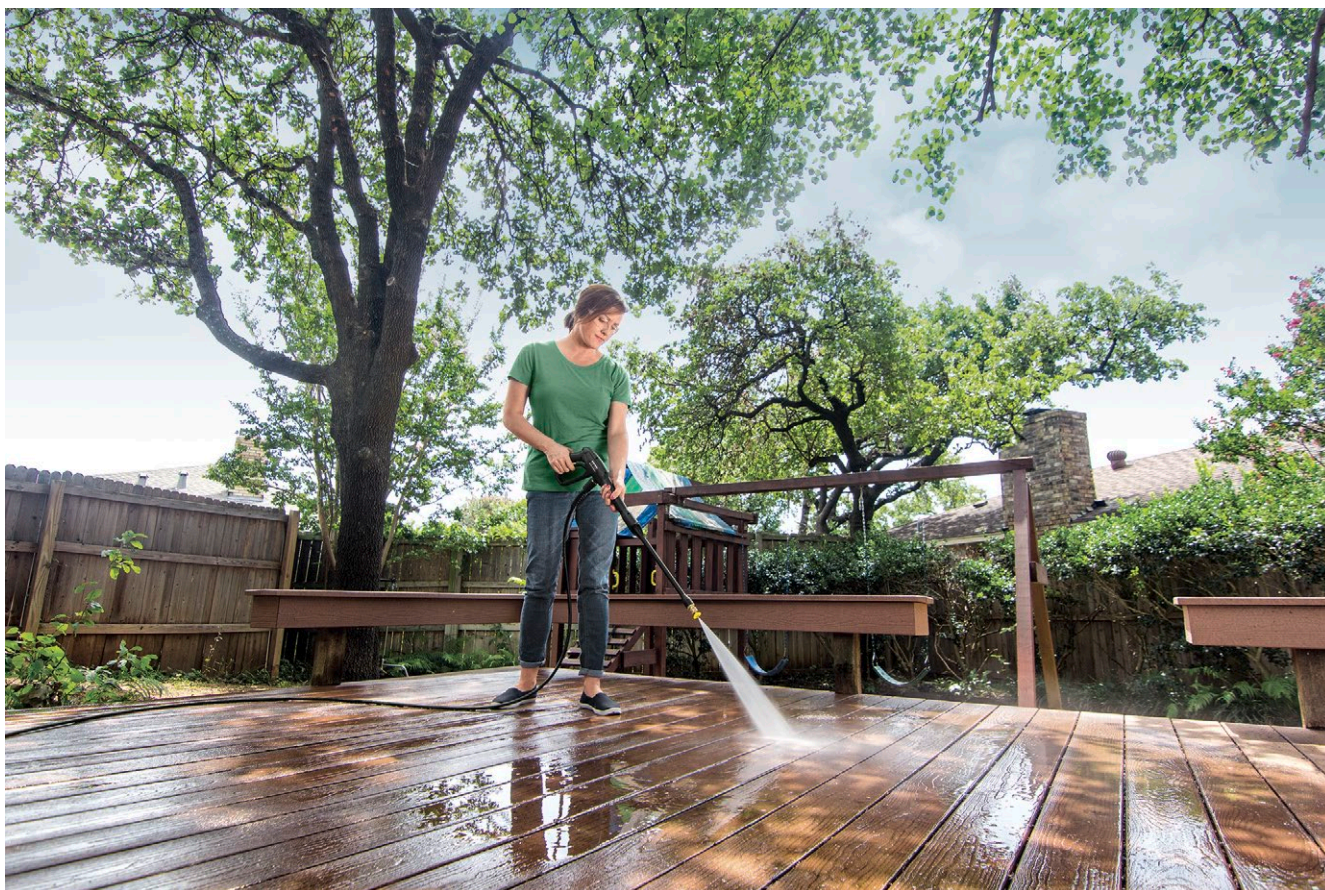

2 On/Off foot switch.

- Convenient operation.
- Easy to access.

3 Large removable storage bin.

- Hassle-free storage of accessories.
- Can also store personal items.

4 Onboard detergent tank.

- Clean more quickly with soap.
- Holds up to a half-gallon (1.9L) of detergent.

K 1800

Equipment

Vario Power Jet	-
Dirt blaster	-
Detergent application via	Tank
Integrated water filter	■
A3/4" garden hose connector adaptor	■
Removable detergent tank	■
■	

		Order No.					Price	Description	
Hard surface cleaners									
	1	8.755-848.0							<input type="checkbox"/>
Brushes									
	2	8.923-682.0							<input type="checkbox"/>
	3	8.923-683.0							<input type="checkbox"/>
High-pressure hoses									
HOSE 25FT 3600PSI M22	4	8.756-105.0							<input type="checkbox"/>
Foam jet									
NOZZLE, QC, 1/4", 6-IN-1	5	8.641-033.0							<input type="checkbox"/>
	6	8.756-997.0							<input type="checkbox"/>
Miscellaneous									
	7	8.755-846.0							<input type="checkbox"/>
	8	8.755-847.0							<input type="checkbox"/>