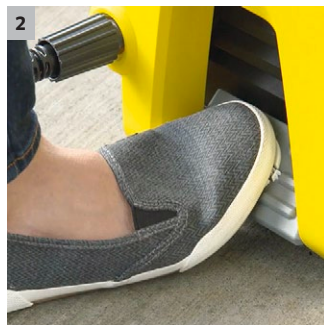

K 1800

The K 1800 delivers 1800 PSI of TruPressure cleaning power and a folding handle for compact storage. Backed by our best warranty.

1 Folding handle.

- Compact storage.
- Takes up less garage space.

2 On/Off foot switch.

- Convenient operation.
- Easy to access.

3 Large removable storage bin.

- Hassle-free storage of accessories.
- Can also store personal items.

4 Onboard detergent tank.

- Clean more quickly with soap.
- Holds up to a half-gallon (1.9L) of detergent.

K 1800

Equipment

Vario Power Jet	-
Dirt blaster	-
Detergent application via	Tank
Integrated water filter	■
A3/4" garden hose connector adaptor	■
Removable detergent tank	■
■	

		Order No.					Price	Description	
Hard surface cleaners									
	1	8.755-848.0							<input type="checkbox"/>
Brushes									
	2	8.923-682.0							<input type="checkbox"/>
	3	8.923-683.0							<input type="checkbox"/>
High-pressure hoses									
HOSE 25FT 3600PSI M22	4	8.756-105.0							<input type="checkbox"/>
Foam jet									
NOZZLE, QC, 1/4", 6-IN-1	5	8.641-033.0							<input type="checkbox"/>
	6	8.756-997.0							<input type="checkbox"/>
Miscellaneous									
	7	8.755-846.0							<input type="checkbox"/>
	8	8.755-847.0							<input type="checkbox"/>