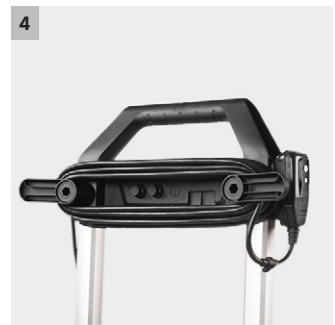

K 1700

The K 1700 offers performance and convenience at a very attractive price and is backed by our best warranty.

1 On/Off foot switch.

- Convenient operation.
- Easy to access.

2 Large removable storage bin.

- Hassle-free storage of accessories.
- Can also store personal items.

3 Onboard detergent tank.

- Clean more quickly with soap.
- Holds up to a half-gallon of detergent.

4 Unique power cord storage.

- Reduces storage clutter.
- Keep power plug overhead and easy to reach.

K 1700

Equipment

Vario Power Jet		-
Dirt blaster		-
High-pressure hose	ft	20
Detergent application via		Tank
Integrated water filter		■
A3/4" garden hose connector adapter		■
Removable cleaning agent tank		■