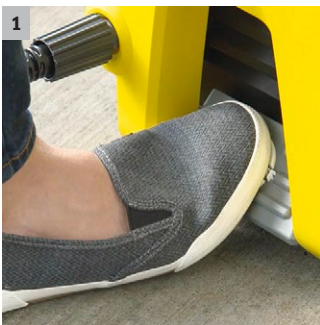

K 1700

The K 1700 offers performance and convenience at a very attractive price and is backed by our best warranty.

1 On/Off foot switch.

- Convenient operation.
- Easy to access.

2 Large removable storage bin.

- Hassle-free storage of accessories.
- Can also store personal items.

3 Onboard detergent tank.

- Clean more quickly with soap.
- Holds up to a half-gallon of detergent.

4 Unique power cord storage.

- Reduces storage clutter.
- Keep power plug overhead and easy to reach.

K 1700

Equipment

Vario Power Jet		-
Dirt blaster		-
High-pressure hose	ft	20
Detergent application via		Tank
Integrated water filter		■
A3/4" garden hose connector adapter		■
Removable cleaning agent tank		■